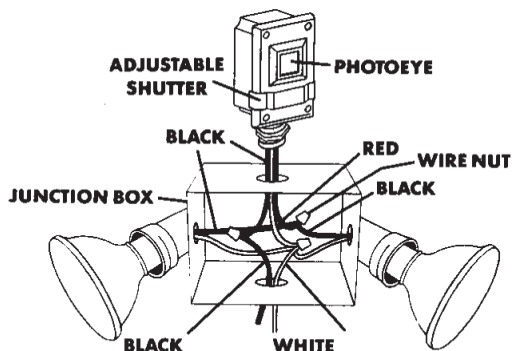

**FPFT Series**

**FPSFT Series**

**FPFT/FPSFT Contractor Grade Controls**

The FPFT Series photoelectric control is enclosed in a UV-resistant rain tight polycarbonate housing with a 1/2" threaded nipple. All controls are factory calibrated to a 1.0 footcandle (fc) turn-on. The shutter allows field adjustment of turn-on.

The FPSFT Series photoelectric control incorporates a swivel mounting for positioning flexibility. All other design features and ratings are identical to the FPFT Series control described above.

**Application**

The FPFT/FPSFT Series spec-grade, conduit-mounted controls are designed for safety and security lighting of walkways, entrances, parking lots, farm yards, recreational and public areas. These highly reliable controls are ideal for protective lighting in schools, malls, commercial and industrial buildings. To ensure proper operation, the FPSFT swivel unit permits adjustment away from highly lit areas where the control might 'see' light from adjacent fixtures.

**FPFT/FPSFT Series Wiring Diagram**

**Specifications**

<b>Photocell:</b>	Conformally coated cadmium sulfide photocell
<b>Switch Type:</b>	SPST-NC (single-pole, single-throw, normally closed) bimetallic switch
<b>Nipple:</b>	1/2" - 14 thread; 5/8" long; fits 1/2" knockout
<b>Leads:</b>	15" long; color coded; 105 C wire, 1/2"stripped, 16 AWG
<b>Turn-On:</b>	1 to 5 footcandles (fc). Field adjustable using the sliding shutter
<b>Turn-Off:</b>	3 to 15 footcandles (fc)
<b>Time Delay:</b>	30 seconds minimum
<b>Rated Life:</b>	5,000 operations minimum at rated load
<b>Temperature Range:</b>	- 40° to + 70°C - 40° to +158°F
<b>Dimensions:</b>	FPFT Series: 3.60" L; 2.05" W; 1.4" D FPSFT Series: 6.00" L; 2.05" W; 1.4" D