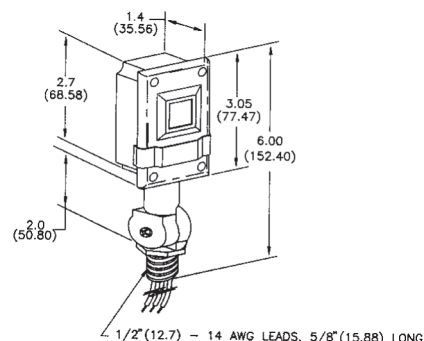

FPSFT Series

FPFT/FPSFT Contractor Grade Controls

The FPFT Series photoelectric control is enclosed in a UV-resistant rain tight polycarbonate housing with a 1/2" threaded nipple. All controls are factory calibrated to a 1.0 footcandle (fc) turn-on. The shutter allows field adjustment of turn-on.

The FPSFT Series photoelectric control incorporates a swivel mounting for positioning flexibility. All other design features and ratings are identical to the FPFT Series control described above.

Application

The FPFT/FPSFT Series spec-grade, conduit-mounted controls are designed for safety and security lighting of walkways, entrances, parking lots, farm yards, recreational and public areas. These highly reliable controls are ideal for protective lighting in schools, malls, commercial and industrial buildings. To ensure proper operation, the FPSFT swivel unit permits adjustment away from highly lit areas where the control might 'see' light from adjacent fixtures.